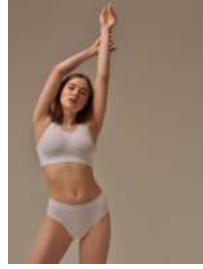

SL617 SLIP

TOP

SHAPING

BASIC

LEGGINGS

BODY