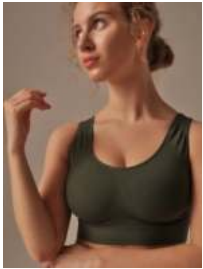

PA704 SHORT LEGGINGS

TOP

SHAPING

BASIC

BODY LEGGINGS

PISTACHE

ФИСТАШКОВЫЙ

T2659 TOP SHAPER
SPALLA LARGA