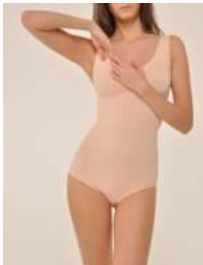

BO117 BODY SHAPER SPALLA LARGA

TOP

SHAPING

LEGGINGS

BODY